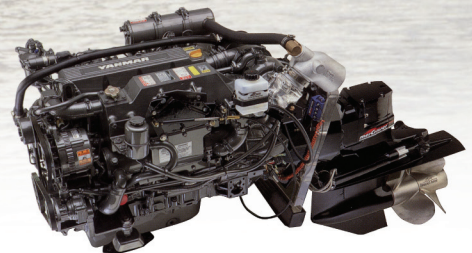

YANMAR

Yanmar Diesel proven power solutions for houseboats

LH Series
160 - 240hp
(Shaft Drive & Stern Drive)

BY Series
150 - 260hp

LP Series
260 - 315hp
(Shaft Drive & Stern Drive)

Available Power Ratings From 2kW - 60kW