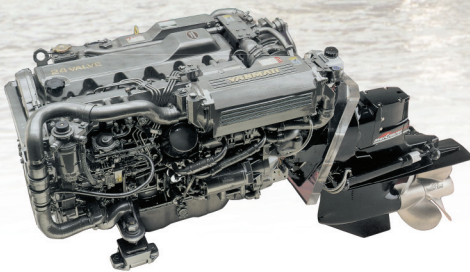

YANMAR

Yanmar Diesel proven power solutions for houseboats

LH Series
160 - 240hp
(Shaft Drive & Stern Drive)

BY Series
150 - 260hp

LP Series
260 - 315hp
(Shaft Drive & Stern Drive)

Available Power Ratings From 2kW - 60kW