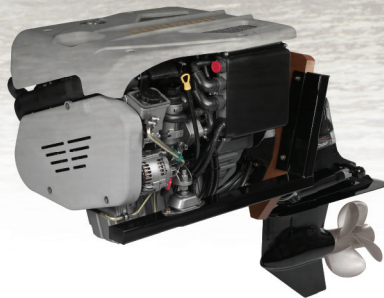

YANMAR

Yanmar Diesel proven power solutions for houseboats

LH Series
160 - 240hp
(Shaft Drive & Stern Drive)

BY Series
150 - 260hp

LP Series
260 - 315hp
(Shaft Drive & Stern Drive)

Available Power Ratings From 2kW - 60kW