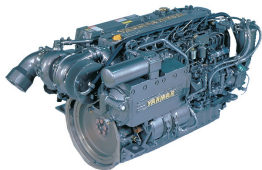

YANMAR

Power For All Boats

GM/JH Series
9-125mhp

LH Series
160-240mhp
(Shaft Drive and Stern Drive)

LP Series
315mhp
(Shaft Drive and Stern Drive)

LY Series
370-480mhp

CX Series
500mhp

BY Series
150-260mhp
(Shaft Drive and Stern Drive)

The Powerful Gem

In the world of high quality, dependable marine diesel power, no one comes close to Yanmar. That's because Yanmar marine diesel engines are purpose built to thrive in salt laden, humid bilges. Yanmar's range of engines feature advanced 'quiet design' technology that delivers noticeably smoother and quieter performance right across the powerband. Experience for yourself, miserly fuel consumption and far less exhaust smoke.