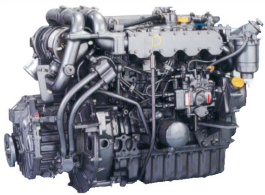

YANMAR

Power For All Boats

GM/JH Series
9-125mhp

LH Series
160-240mhp
(Shaft Drive and Stern Drive)

LP Series
315mhp
(Shaft Drive and Stern Drive)

LY Series
370-480mhp

CX Series
500mhp

BY Series
150-260mhp
(Shaft Drive and Stern Drive)

The Powerful Gem

In the world of high quality, dependable marine diesel power, no one comes close to Yanmar. That's because Yanmar marine diesel engines are purpose built to thrive in salt laden, humid bilges. Yanmar's range of engines feature advanced 'quiet design' technology that delivers noticeably smoother and quieter performance right across the powerband. Experience for yourself, miserly fuel consumption and far less exhaust smoke.