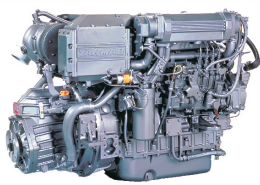

YANMAR

Power For All Boats

GM/JH Series
9-125mhp

LH Series
160-240mhp
(Shaft Drive and Stern Drive)

LP Series
315mhp
(Shaft Drive and Stern Drive)

LY Series
370-480mhp

CX Series
500mhp

BY Series
150-260mhp
(Shaft Drive and Stern Drive)

The Powerful Gem

In the world of high quality, dependable marine diesel power, no one comes close to Yanmar. That's because Yanmar marine diesel engines are purpose built to thrive in salt laden, humid bilges. Yanmar's range of engines feature advanced 'quiet design' technology that delivers noticeably smoother and quieter performance right across the powerband. Experience for yourself, miserly fuel consumption and far less exhaust smoke.